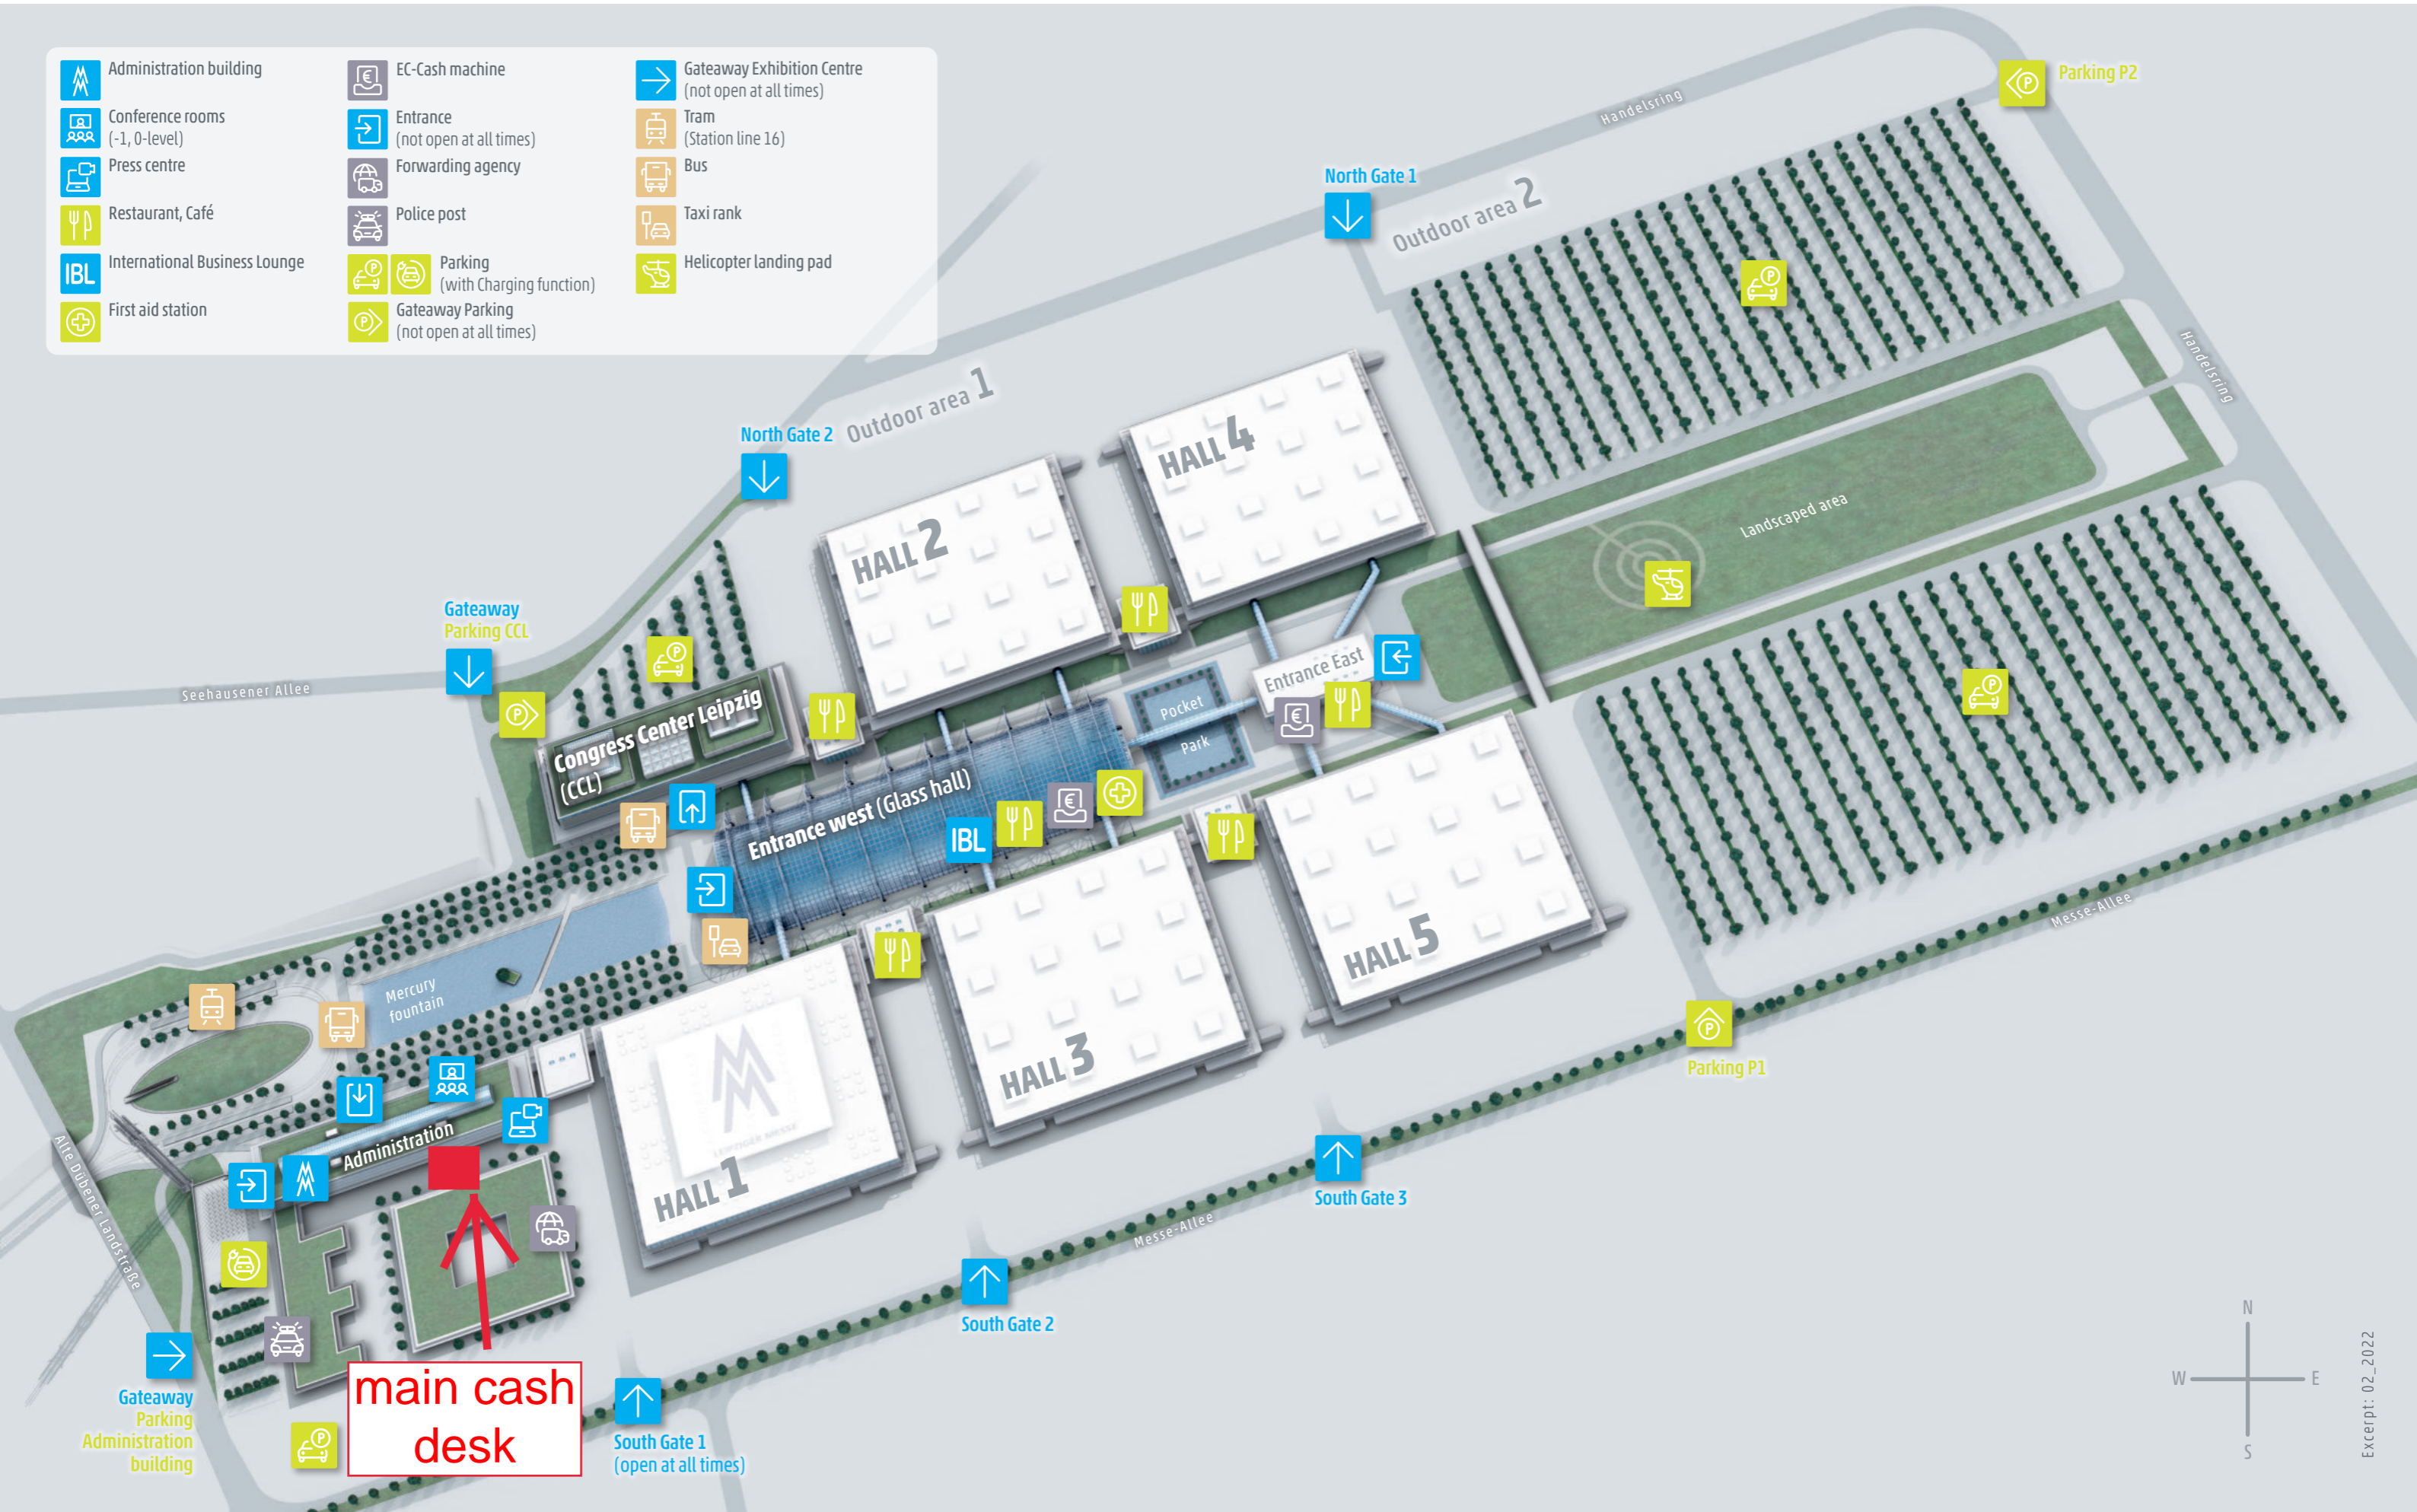

- | | | |
|---|---|---|
|  Administration building |  EC-Cash machine |  Gateway Exhibition Centre (not open at all times) |
|  Conference rooms (-1, 0-level) |  Entrance (not open at all times) |  Tram (Station line 16) |
|  Press centre |  Forwarding agency |  Bus |
|  Restaurant, Café |  Police post |  Taxi rank |
|  International Business Lounge |  Parking (with Charging function) |  Helicopter landing pad |
|  First aid station |  Gateway Parking (not open at all times) | |

main cash desk